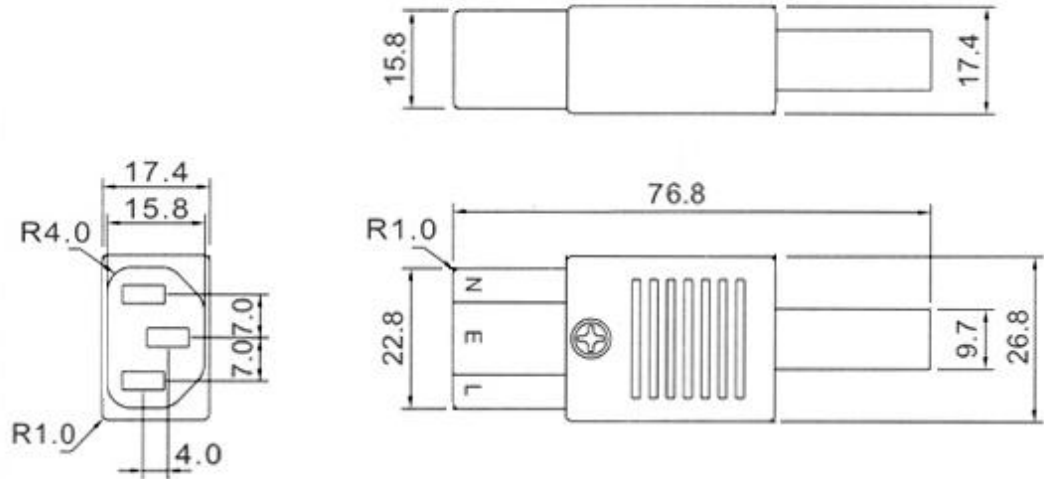

K24165

www.shallin.com.tw

Specifications

Rating: 6A 250VAC

Insulation resistance: DC 500V 100MΩ(min.)

Dielectric strength: 2000VAC/1 minute