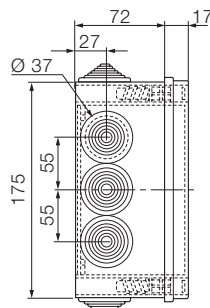

1SL0826A00
1SL0856A00
1SL0876A00
1SL0926A00
1SL0956A00
1SL0976A00