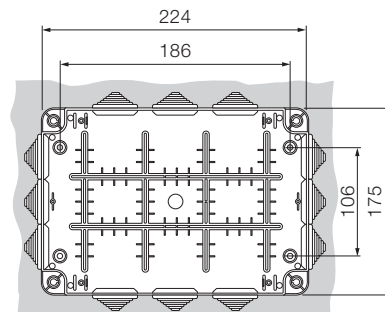

1SL0826A00
1SL0832A00
1SL0876A00
1SL0856A00
1SL0862A00
1SL0884A00

1SL0926A00
1SL0932A00
1SL0956A00
1SL0962A00
1SL0976A00
1SL0984A00