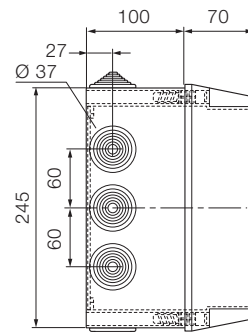

00 822
00 852
00 872
1SL0822A00
1SL0852A00
1SL0872A00
1SL0907A00
1SL0911A00
1SL0912A00
1SL0922A00
1SL0952A00
1SL0972A00

1SL0824A00
1SL0854A00
1SL0874A00
1SL0924A00
1SL0954A00
1SL0974A00

1SL0826A00
1SL0856A00
1SL0876A00
1SL0926A00
1SL0956A00
1SL0976A00

1SL0828A00
1SL0858A00
1SL0878A00
1SL0928A00
1SL0958A00
1SL0978A00

1SL0830A00
1SL0860A00
1SL0880A00
1SL0930A00
1SL0960A00
1SL0980A00

1SL0832A00
1SL0862A00
1SL0882A00
1SL0932A00
1SL0962A00
1SL0982A00

1SL0834A00
1SL0864A00
1SL0884A00
1SL0934A00
1SL0964A00
1SL0984A00

Overall dimensions IP44, IP55 and IP65 junction boxes

Drilling sheets and internal dimensions

00 800
00 581
1SL0900A00
1SL0910A00

00 802
1SL0901A00

00 808
1SL0902A00

00 810
1SL0903A00

00 820
00 850
1SL0820A00
1SL0850A00