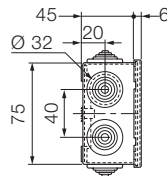

1SL0828A00
1SL0834A00
1SL0858A00
1SL0864A00
1SL0878A00
1SL0884A00
1SL0928A00
1SL0934A00
1SL0958A00
1SL0964A00
1SL0978A00
1SL0984A00

Side view

00 800
1SL0900A00

00 802
1SL0901A00

00 808
1SL0902A00

00 810
1SL0903A00

00 820
00 850
1SL0820A00
1SL0850A00
1SL0905A00
1SL0909A00
1SL0920A00
1SL0950A00

00 816
00 846
1SL0816A00
1SL0846A00
1SL0904A00
1SL0908A00
1SL0916A00
1SL0921A00
1SL0946A00

00 821
00 851
1SL0821A00
1SL0851A00
1SL0906A00
1SL0910A00
1SL0921A00
1SL0951A00

Overall dimensions IP44, IP55 and IP65 junction boxes

Drilling sheets and internal dimensions

00 800
00 581
1SL0900A00
1SL0910A00

00 802
1SL0901A00

00 808
1SL0902A00

00 810
1SL0903A00

00 820
00 850
1SL0820A00
1SL0850A00