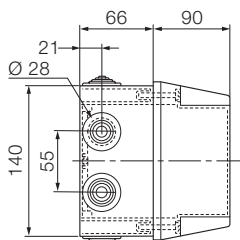

1SL0830A00
1SL0860A00
1SL0880A00
1SL0930A00
1SL0960A00
1SL0980A00