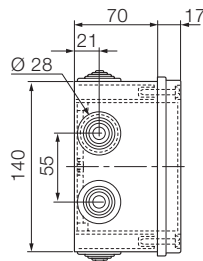

1SL0824A00
1SL0854A00
1SL0874A00
1SL0924A00
1SL0954A00
1SL0974A00