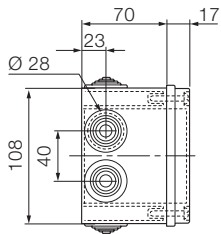

1SL0828A00
1SL0834A00
1SL0858A00
1SL0864A00
1SL0878A00
1SL0884A00
1SL0928A00
1SL0934A00
1SL0958A00
1SL0964A00
1SL0978A00
1SL0984A00

Side view

00 800
1SL0900A00

00 802
1SL0901A00

00 808
1SL0902A00

00 810
1SL0903A00

00 820
00 850
1SL0820A00
1SL0850A00
1SL0905A00
1SL0909A00
1SL0920A00
1SL0950A00

00 816
00 846
1SL0816A00
1SL0846A00
1SL0904A00
1SL0908A00
1SL0916A00
1SL0921A00
1SL0946A00

00 821
00 851
1SL0821A00
1SL0851A00
1SL0906A00
1SL0910A00
1SL0921A00
1SL0951A00

Overall dimensions IP44, IP55 and IP65 junction boxes

Drilling sheets and internal dimensions

00 800
00 581
1SL0900A00
1SL0910A00

00 802
1SL0901A00

00 808
1SL0902A00

00 810
1SL0903A00

00 820
00 850
1SL0820A00
1SL0850A00