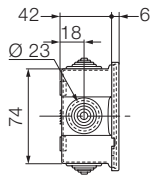

Overall dimensions IP44, IP55 and IP65 junction boxes

Front view

00 800
1SL0900A00

00 802
1SL0901A00

00 808
1SL0902A00

00 810
1SL0903A00

00 820
00 850
1SL0820A00
1SL0850A00
1SL0905A00
1SL0909A00
1SL0920A00
1SL0950A00

00 816
00 821
00 846
00 851
1SL0816A00
1SL0821A00
1SL0846A00
1SL0851A00
1SL0904A00
1SL0906A00
1SL0908A00
1SL0910A00
1SL0916A00
1SL0921A00
1SL0946A00
1SL0951A00

00 822
00 852
00 872
1SL0822A00
1SL0852A00
1SL0872A00
1SL0907A00
1SL0911A00
1SL0912A00
1SL0922A00
1SL0972A00
1SL0985A00

1SL0824A00
1SL0830A00
1SL0854A00
1SL0860A00
1SL0874A00
1SL0880A00
1SL0924A00
1SL0930A00
1SL0954A00
1SL0960A00
1SL0974A00
1SL0980A00

1SL0826A00
1SL0832A00
1SL0856A00
1SL0862A00
1SL0876A00
1SL0884A00
1SL0926A00
1SL0932A00
1SL0956A00
1SL0962A00
1SL0976A00
1SL0984A00

1SL0828A00
1SL0834A00
1SL0858A00
1SL0864A00
1SL0878A00
1SL0884A00
1SL0928A00
1SL0934A00
1SL0958A00
1SL0964A00
1SL0978A00
1SL0984A00

Side view

00 800
1SL0900A00

00 802
1SL0901A00

00 808
1SL0902A00

00 810
1SL0903A00