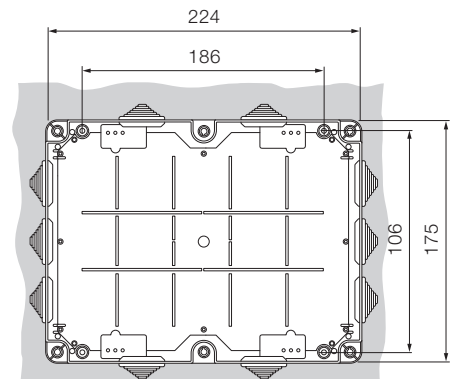

1SL0828A00
1SL0834A00
1SL0878A00
1SL0858A00
1SL0864A00
1SL0884A00

1SL0928A00
1SL0934A00
1SL0958A00
1SL0964A00
1SL0978A00
1SL0984A00