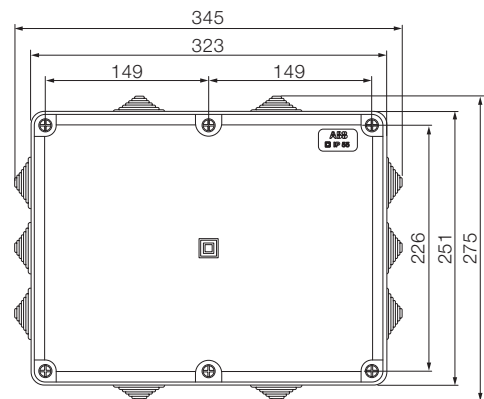

Overall dimensions IP44, IP55 and IP65 junction boxes

Front view

00 800
1SL0900A00

00 802
1SL0901A00

00 808
1SL0902A00

00 810
1SL0903A00

00 820
00 850
1SL0820A00
1SL0850A00
1SL0905A00
1SL0909A00
1SL0920A00
1SL0950A00

1SL0828A00
1SL0834A00
1SL0858A00
1SL0864A00
1SL0878A00
1SL0884A00
1SL0928A00
1SL0934A00
1SL0958A00
1SL0964A00
1SL0978A00
1SL0984A00

Side view

00 800
1SL0900A00

00 802
1SL0901A00

00 808
1SL0902A00

00 810
1SL0903A00

Overall dimensions IP44, IP55 and IP65 junction boxes

Drilling sheets and internal dimensions

00 800
00 581
1SL0900A00
1SL0910A00

00 802
1SL0901A00

00 808
1SL0902A00

00 810
1SL0903A00

00 820
00 850
1SL0820A00
1SL0850A00