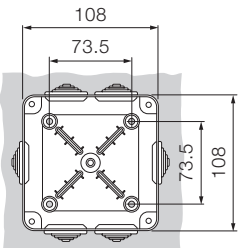

00 816
00 846
1SL0816A00
1SL0846A00

1SL0904A00
1SL0908A00
1SL0916A00
1SL0946A00