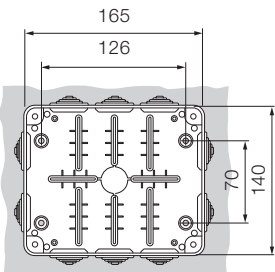

1SL0830A00
1SL0824A00
1SL0874A00
1SL0854A00
1SL0860A00
1SL0880A00

1SL0924A00
1SL0930A00
1SL0954A00
1SL0960A00
1SL0974A00
1SL0980A00