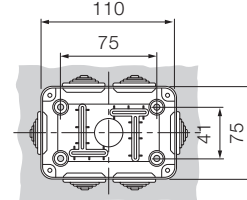

Overall dimensions IP44, IP55 and IP65 junction boxes

Drilling sheets and internal dimensions

00 800
00 581
1SL0900A00
1SL0910A00

00 802
1SL0901A00

00 808
1SL0902A00

00 810
1SL0903A00

00 820
00 850
1SL0820A00
1SL0850A00

1SL0905A00
1SL0909A00
1SL0920A00
1SL0950A00

6

00 816
00 846
1SL0816A00
1SL0846A00

1SL0904A00
1SL0908A00
1SL0916A00
1SL0946A00

00 821
00 851
1SL0821A00
1SL0851A00

1SL0906A00
1SL0910A00
1SL0921A00
1SL0951A00