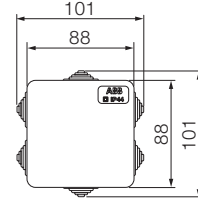

Overall dimensions IP44, IP55 and IP65 junction boxes

Front view

00 800
1SL0900A00

00 802
1SL0901A00

00 808
1SL0902A00

00 810
1SL0903A00

00 820
00 850
1SL0820A00
1SL0850A00
1SL0905A00
1SL0909A00
1SL0920A00
1SL0950A00

00 816
00 821
00 846
00 851
1SL0816A00
1SL0821A00
1SL0846A00
1SL0851A00
1SL0904A00
1SL0906A00
1SL0908A00
1SL0910A00
1SL0916A00
1SL0921A00
1SL0946A00
1SL0951A00

00 822
00 852
00 872
1SL0822A00
1SL0852A00
1SL0872A00
1SL0907A00
1SL0911A00
1SL0912A00
1SL0922A00
1SL0972A00
1SL0985A00

Overall dimensions IP44, IP55 and IP65 junction boxes

Drilling sheets and internal dimensions

00 800
00 581
1SL0900A00
1SL0910A00

00 802
1SL0901A00

00 808
1SL0902A00

00 810
1SL0903A00

00 820
00 850
1SL0820A00
1SL0850A00