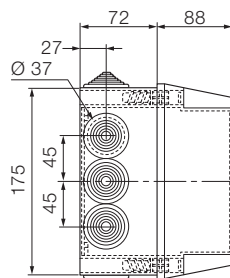

00 822
00 852
00 872
1SL0822A00
1SL0852A00
1SL0872A00
1SL0907A00
1SL0911A00
1SL0912A00
1SL0922A00
1SL0952A00
1SL0972A00

1SL0824A00
1SL0854A00
1SL0874A00
1SL0924A00
1SL0954A00
1SL0974A00

1SL0826A00
1SL0856A00
1SL0876A00
1SL0926A00
1SL0956A00
1SL0976A00

1SL0828A00
1SL0858A00
1SL0878A00
1SL0928A00
1SL0958A00
1SL0978A00

1SL0830A00
1SL0860A00
1SL0880A00
1SL0930A00
1SL0960A00
1SL0980A00

1SL0832A00
1SL0862A00
1SL0882A00
1SL0932A00
1SL0962A00
1SL0982A00

1SL0834A00
1SL0864A00
1SL0884A00
1SL0934A00
1SL0964A00
1SL0984A00

Overall dimensions IP44, IP55 and IP65 junction boxes

Drilling sheets and internal dimensions

00 800
00 581
1SL0900A00
1SL0910A00

00 802
1SL0901A00

00 808
1SL0902A00

00 810
1SL0903A00

00 820
00 850
1SL0820A00
1SL0850A00