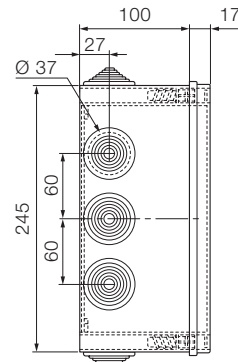

1SL0828A00
1SL0858A00
1SL0878A00
1SL0928A00
1SL0958A00
1SL0978A00