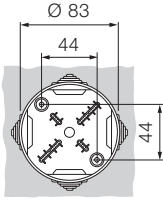

1SL0828A00
1SL0858A00
1SL0878A00
1SL0928A00
1SL0958A00
1SL0978A00

1SL0830A00
1SL0860A00
1SL0880A00
1SL0930A00
1SL0960A00
1SL0980A00

1SL0832A00
1SL0862A00
1SL0882A00
1SL0932A00
1SL0962A00
1SL0982A00

1SL0834A00
1SL0864A00
1SL0884A00
1SL0934A00
1SL0964A00
1SL0984A00

Overall dimensions IP44, IP55 and IP65 junction boxes

Drilling sheets and internal dimensions

00 800
00 581
1SL0900A00
1SL0910A00

00 802
1SL0901A00

00 808
1SL0902A00

00 810
1SL0903A00

00 820
00 850
1SL0820A00
1SL0850A00