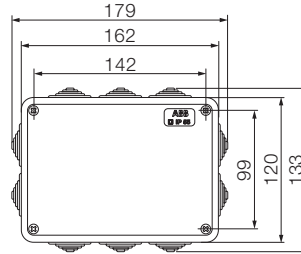

00 822
00 852
00 872
1SL0822A00
1SL0852A00
1SL0872A00
1SL0907A00
1SL0911A00
1SL0912A00
1SL0922A00
1SL0972A00
1SL0985A00