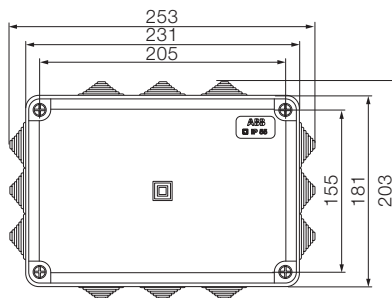

1SL0826A00
1SL0832A00
1SL0856A00
1SL0862A00
1SL0876A00
1SL0884A00
1SL0926A00
1SL0932A00
1SL0956A00
1SL0962A00
1SL0976A00
1SL0984A00