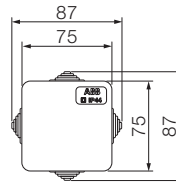

Overall dimensions IP44, IP55 and IP65 junction boxes

Front view

00 800
1SL0900A00

00 802
1SL0901A00

00 808
1SL0902A00

00 810
1SL0903A00

00 820
00 850
1SL0820A00
1SL0850A00
1SL0905A00
1SL0909A00
1SL0920A00
1SL0950A00

00 816
00 821
00 846
00 851
1SL0816A00
1SL0821A00
1SL0846A00
1SL0851A00
1SL0904A00
1SL0906A00
1SL0908A00
1SL0910A00
1SL0916A00
1SL0921A00
1SL0946A00
1SL0951A00

00 822
00 852
00 872
1SL0822A00
1SL0852A00
1SL0872A00
1SL0907A00
1SL0911A00
1SL0912A00
1SL0922A00
1SL0972A00
1SL0985A00

Overall dimensions IP44, IP55 and IP65 junction boxes

Drilling sheets and internal dimensions

00 800
00 581
1SL0900A00
1SL0910A00

00 802
1SL0901A00

00 808
1SL0902A00

00 810
1SL0903A00

00 820
00 850
1SL0820A00
1SL0850A00