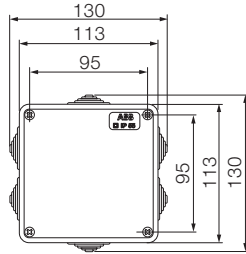

Overall dimensions IP44, IP55 and IP65 junction boxes

Front view

00 800
1SL0900A00

00 802
1SL0901A00

00 808
1SL0902A00

00 810
1SL0903A00

00 820
00 850
1SL0820A00
1SL0850A00
1SL0905A00
1SL0909A00
1SL0920A00
1SL0950A00

Overall dimensions IP44, IP55 and IP65 junction boxes

Drilling sheets and internal dimensions

00 800
00 581
1SL0900A00
1SL0910A00

00 802
1SL0901A00

00 808
1SL0902A00

00 810
1SL0903A00

00 820
00 850
1SL0820A00
1SL0850A00