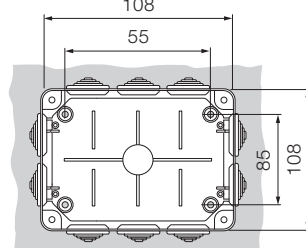

Overall dimensions IP44, IP55 and IP65 junction boxes

Drilling sheets and internal dimensions

00 800
00 581
1SL0900A00
1SL0910A00

00 802
1SL0901A00

00 808
1SL0902A00

00 810
1SL0903A00

00 820
00 850
1SL0820A00
1SL0850A00

1SL0905A00
1SL0909A00
1SL0920A00
1SL0950A00

6

00 816
00 846
1SL0816A00
1SL0846A00

1SL0904A00
1SL0908A00
1SL0916A00
1SL0946A00

00 821
00 851
1SL0821A00
1SL0851A00

1SL0906A00
1SL0910A00
1SL0921A00
1SL0951A00