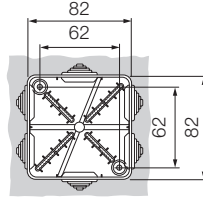

Overall dimensions IP44, IP55 and IP65 junction boxes

Drilling sheets and internal dimensions

00 800
00 581
1SL0900A00
1SL0910A00

00 802
1SL0901A00

00 808
1SL0902A00

00 810
1SL0903A00

00 820
00 850
1SL0820A00
1SL0850A00