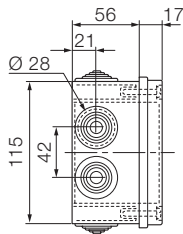

1SL0828A00
1SL0834A00
1SL0858A00
1SL0864A00
1SL0878A00
1SL0884A00
1SL0928A00
1SL0934A00
1SL0958A00
1SL0964A00
1SL0978A00
1SL0984A00

Side view

00 800
1SL0900A00

00 802
1SL0901A00

00 808
1SL0902A00

00 810
1SL0903A00

00 820
00 850
1SL0820A00
1SL0850A00
1SL0905A00
1SL0909A00
1SL0920A00
1SL0950A00

00 816
00 846
1SL0816A00
1SL0846A00
1SL0904A00
1SL0908A00
1SL0916A00
1SL0921A00
1SL0946A00

00 821
00 851
1SL0821A00
1SL0851A00
1SL0906A00
1SL0910A00
1SL0921A00
1SL0951A00

Overall dimensions IP44, IP55 and IP65 junction boxes

Drilling sheets and internal dimensions

00 800
00 581
1SL0900A00
1SL0910A00

00 802
1SL0901A00

00 808
1SL0902A00

00 810
1SL0903A00

00 820
00 850
1SL0820A00
1SL0850A00