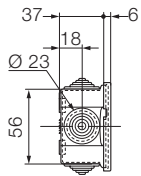

Overall dimensions IP44, IP55 and IP65 junction boxes

Front view

00 800
1SL0900A00

00 802
1SL0901A00

00 808
1SL0902A00

00 810
1SL0903A00

00 820
00 850
1SL0820A00
1SL0850A00
1SL0905A00
1SL0909A00
1SL0920A00
1SL0950A00

00 816
00 821
00 846
00 851
1SL0816A00
1SL0821A00
1SL0846A00
1SL0851A00
1SL0904A00
1SL0906A00
1SL0908A00
1SL0910A00
1SL0916A00
1SL0921A00
1SL0946A00
1SL0951A00

00 822
00 852
00 872
1SL0822A00
1SL0852A00
1SL0872A00
1SL0907A00
1SL0911A00
1SL0912A00
1SL0922A00
1SL0972A00
1SL0985A00

1SL0824A00
1SL0830A00
1SL0854A00
1SL0860A00
1SL0874A00
1SL0880A00
1SL0924A00
1SL0930A00
1SL0954A00
1SL0960A00
1SL0974A00
1SL0980A00

1SL0826A00
1SL0832A00
1SL0856A00
1SL0862A00
1SL0876A00
1SL0884A00
1SL0926A00
1SL0932A00
1SL0956A00
1SL0962A00
1SL0976A00
1SL0984A00

1SL0828A00
1SL0834A00
1SL0858A00
1SL0864A00
1SL0878A00
1SL0884A00
1SL0928A00
1SL0934A00
1SL0958A00
1SL0964A00
1SL0978A00
1SL0984A00

Side view

00 800
1SL0900A00

00 802
1SL0901A00

00 808
1SL0902A00

00 810
1SL0903A00