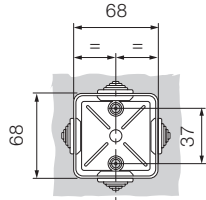

Overall dimensions IP44, IP55 and IP65 junction boxes

Drilling sheets and internal dimensions

00 800
00 581
1SL0900A00
1SL0910A00

00 802
1SL0901A00

00 808
1SL0902A00

00 810
1SL0903A00

00 820
00 850
1SL0820A00
1SL0850A00

1SL0905A00
1SL0909A00
1SL0920A00
1SL0950A00

6

00 816
00 846
1SL0816A00
1SL0846A00

1SL0904A00
1SL0908A00
1SL0916A00
1SL0946A00

00 821
00 851
1SL0821A00
1SL0851A00

1SL0906A00
1SL0910A00
1SL0921A00
1SL0951A00