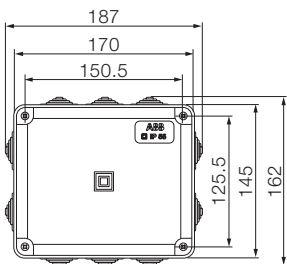

1SL0824A00
1SL0830A00
1SL0854A00
1SL0860A00
1SL0874A00
1SL0880A00
1SL0924A00
1SL0930A00
1SL0954A00
1SL0960A00
1SL0974A00
1SL0980A00