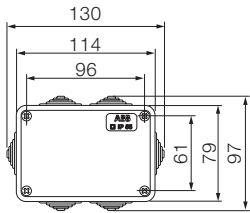

Overall dimensions IP44, IP55 and IP65 junction boxes

Front view

00 800
1SL0900A00

00 802
1SL0901A00

00 808
1SL0902A00

00 810
1SL0903A00

00 820
00 850
1SL0820A00
1SL0850A00
1SL0905A00
1SL0909A00
1SL0920A00
1SL0950A00

Overall dimensions IP44, IP55 and IP65 junction boxes

Drilling sheets and internal dimensions

00 800
00 581
1SL0900A00
1SL0910A00

00 802
1SL0901A00

00 808
1SL0902A00

00 810
1SL0903A00

00 820
00 850
1SL0820A00
1SL0850A00