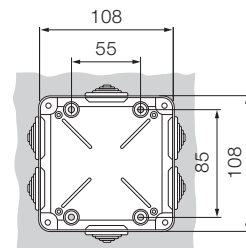

00 821
00 851
1SL0821A00
1SL0851A00

1SL0906A00
1SL0910A00
1SL0921A00
1SL0951A00